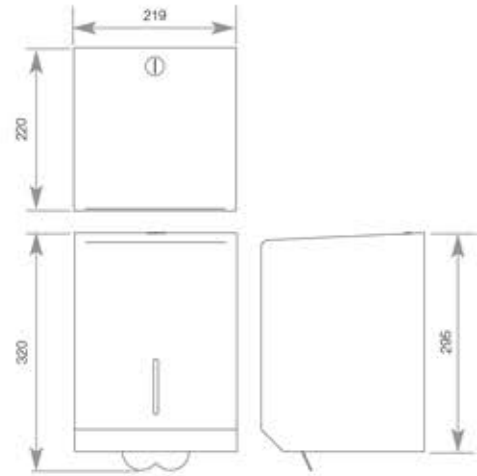

## CENTRE FEED PAPER DISPENSER

- › Compact and sturdy dispenser designed in ultra modern style with slim line lock. Accommodating a full size centre feed roll, finished in a high quality brushed stainless steel this product will easily dispense perforated or non-perforated paper. All hand contact areas are protected by a powder coated steel finish. Ideal in kitchen areas.
- › Manufactured in the UK
- › Brushed Stainless Steel
- › 204L Grade Stainless Steel / 240g
- › Polished Slim Line Lock
- › Capacity 210mm standard roll
- › Available as satin or polished stainless steel

<b>HEIGHT</b>	<b>295 MM</b>
<b>WIDTH</b>	<b>219 MM</b>
<b>PROJECTION</b>	<b>222 MM</b>