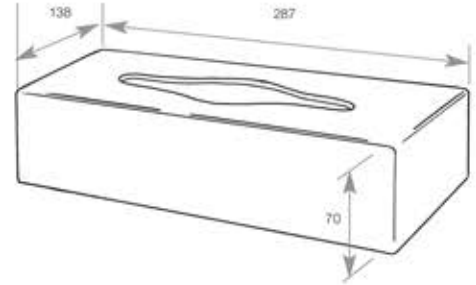

SDS LONDON
ARCHITECTURAL IRONMONGERY

FACIAL TISSUE DISPENSER

- › High quality polished Stainless Steel tissue dispenser
- › Holds one standard Kleenex tissue box
- › Base of dispenser designed to be fixed to surface with 4 mounting screws provided (plugs for masonry not supplied)
- › Lid of dispenser secured to base via two sprung clips
- › Capacity 300 single ply tissues

HEIGHT	70 MM
WIDTH	287 MM
PROJECTION	138 MM